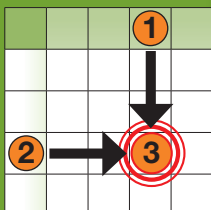

FEATURED ASSORTMENT PRODUCT COMBINATIONS

USE THE **PROMOTIONAL ITEM NO.** WHEN ORDERING TO RECEIVE BOTH ITEMS FOR ONE PRICE

PICK 2

SELECT A
CUSTOM PRODUCT
COMBINATION

EASY AS
1 - 2 - 3

1. Choose an item from the top row
2. Choose an item from the left column
3. Where those boxes cross, use the Promotional Item No. to order both items for one price

	1515696 License Plate Screw Assortment, 15 Items, 375 Pieces, Includes Screws and Nuts, Suitable For License Plate	KL128 Nylon Cable Tie Assortment, Black, 750 Pieces	KL119 Drain Plug Assortment, 20 Items, 80 Total Pieces, KA24 Cabinet	KL118 Heat Shrink Terminal Assortment, 15 Items, 171 Pieces
	Promotional Item No. 1618730 License Plate Screw Assortment + Total Rubber Clean	Promotional Item No. 1618734 Nylon Cable Tie Assortment + Total Rubber Clean	Promotional Item No. 1618738 Drain Plug Assortment + Total Rubber Clean	Promotional Item No. 1618742 Heat Shrink Terminal Assortment + Total Rubber Clean
	Promotional Item No. 1618731 License Plate Screw Assortment + Kent Bug and Tar Remover	Promotional Item No. 1618735 Nylon Cable Tie Assortment + Kent Bug and Tar Remover	Promotional Item No. 1618739 Drain Plug Assortment + Kent Bug and Tar Remover	Promotional Item No. 1618743 Heat Shrink Terminal Assortment + Kent Bug and Tar Remover
	Promotional Item No. 1618732 License Plate Screw Assortment + Electronic Contact Cleaner	Promotional Item No. 1618736 Nylon Cable Tie Assortment + Electronic Contact Cleaner	Promotional Item No. 1618740 Drain Plug Assortment + Electronic Contact Cleaner	Promotional Item No. 1618744 Heat Shrink Terminal Assortment + Electronic Contact Cleaner
	Promotional Item No. 1618733 License Plate Screw Assortment + HVAC Cleaner	Promotional Item No. 1618737 Nylon Cable Tie Assortment + HVAC Cleaner	Promotional Item No. 1618741 Drain Plug Assortment + HVAC Cleaner	Promotional Item No. 1618745 Heat Shrink Terminal Assortment + HVAC Cleaner