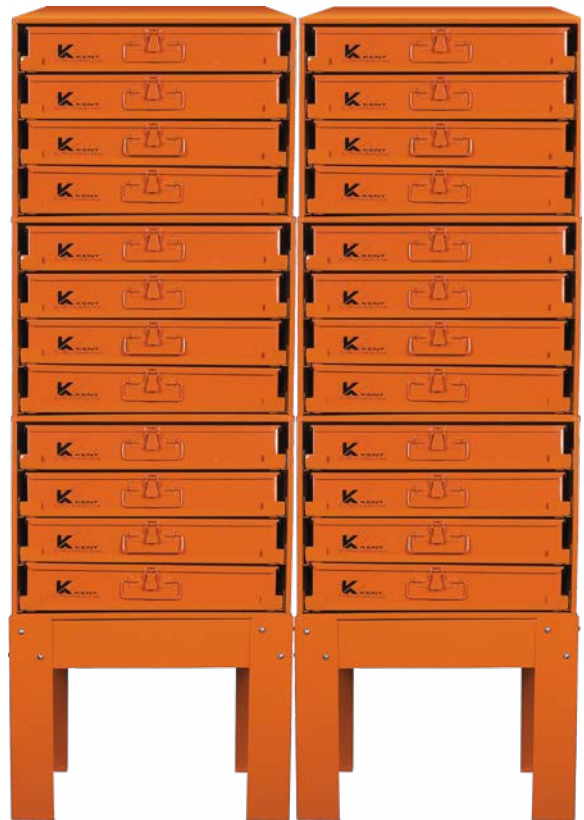

24 Assortments – 457 Items, 4,466 Pieces

Set-Up Includes:

- Twenty Four Drawer Assortments
- Six Four-Drawer Heavy-Duty Roller Racks
- Two Roller Rack Stands with 8" Legs

Description	Item No.	Pkg. Qty.
Kent® Complete 2 – Body Hardware/Electrical Set-Up	KL2000	1

Kit Components

Description	Item No.	Qty.
Standard Retainers (A)	1635725	1
Push-Type Retainers (B)	1635726	1
Push-Type Retainers (C)	1635727	1
Push-Type Retainers (D)	1635728	1
Push-Type Retainers (E)	1635729	1
Screw Type Retainers (F)	1635730	1
Weatherstrip Retainers (G)	1635731	1
Hood Insulation Retainers (H)	1635732	1
Rocker Panel Retainers (I)	1635733	1
Grille & Fender Clips (J)	1635734	1
Door Panel Retainers (K)	1635735	1
Speed Nuts (L)	1635736	1
Rivets (M)	1635737	1
Aluminum & Nylon Rivets (N)	1635738	1
Trim Screws (O)	1635739	1
Plastic Grommets (P)	1635740	1
Body Bolts (Q)	1635741	1
Flange & Cage Nuts (R)	1635742	1
Halogen Bulbs (S)	1635743	1
Automotive Bulbs Bayonet (T)	1635744	1
Automotive Bulbs Wedge (U)	1635745	1
Automotive Fuses (V)	1635746	1
Electrical (W)	1635747	1
Wire Ties (X)	1635748	1
Four-Drawer Heavy-Duty Roller Rack - 20-1/2"W x 14-3/4"H x 16-3/4"D	KA4	6
Roller Rack Stand with 8" Legs - 20-1/2"W x 8"H x 17-1/8"D	KA4S08	2