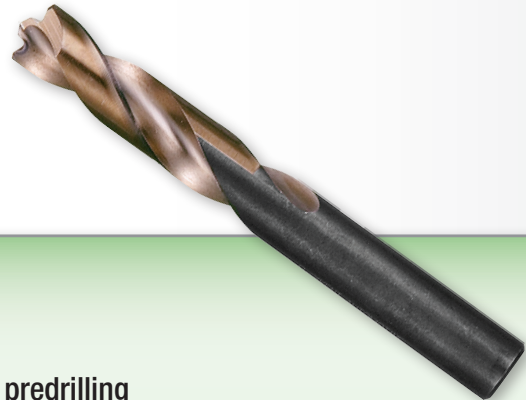

1639027

PROBLEM SOLVER

Ordinary hole saw spot weld cutters can waste time and money.

PROBLEM:

- Requires pre-drilling to prevent walking on irregular surfaces
- Cut around weld leaves a plug which needs to be ground off inner panel
- Easily wear, chip, and dull