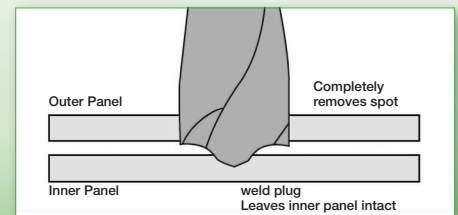

SOLUTION:

Supertanium® Pro-Bit® Spot Weld Remover

- Special self-centering point eliminates walking and predrilling
- Completely removes the entire spot weld plug eliminating need for secondary grinding
- Removes hundreds of welds without dulling