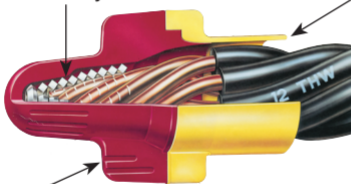

### Easier Installation

Square wire spring grips quickly, turns on fast and expands in width to accept a wide range of wire sizes. It bites quicker for solid, secure connections every time.

### Flexible Protection

Long, flexible skirt covers shiners and protects conductors without taking up additional room.

### Easier to Use

Rounded wings make twisting the connector easier than ever. There's less wear and tear on your fingers.