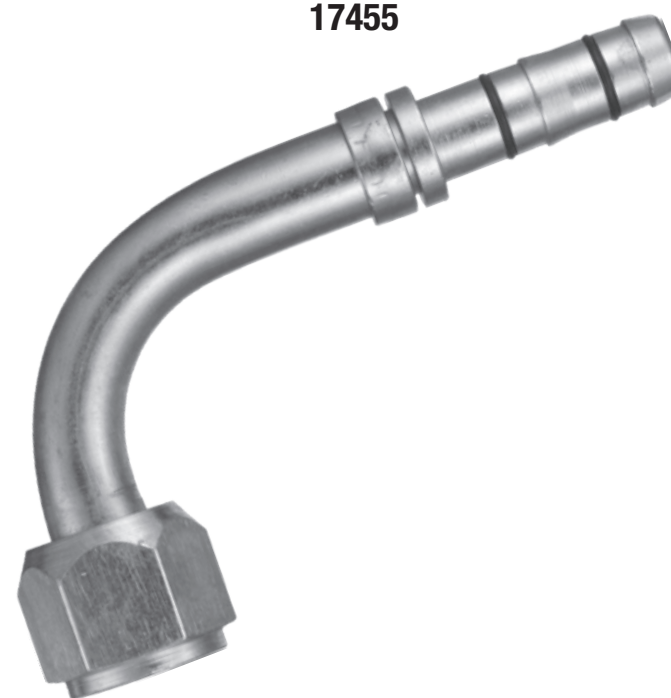

17504

1/2 (-10) Straight Splicer

17511

-10X-10 E-Z Clip Splicer

17473

-10X-8 E-Z Clip 90 R134A Port

17436

(-10) Pilot O-Ring

17454

-10X-8 E-Z Clip 90 F O-Ring

17455

1/2 (-10) x 7/8-14 (-10)
90° Elbow Female O-Ring Short Pilot

17469

-10X-10 E-Z Clip 90 R134A Port

17428

1/2 (-10) E-Z Clip® Hose Clip

17432

1/2 (-10) E-Z Clip® Hose Cage