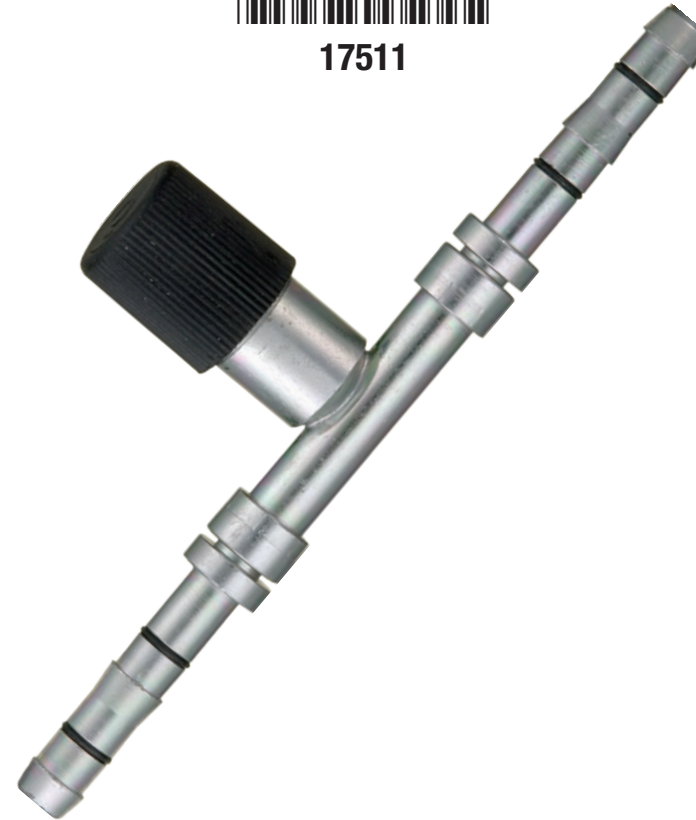

17504

1/2 (-10) Straight Splicer

17511

-10X-10 E-Z Clip Splicer

17473

-10X-8 E-Z Clip 90 R134A Port

17436

(-10) Pilot O-Ring

17454

-10X-8 E-Z Clip 90 F O-Ring

17455

1/2 (-10) x 7/8-14 (-10)
90° Elbow Female O-Ring Short Pilot

17469

-10X-10 E-Z Clip 90 R134A Port

17428

1/2 (-10) E-Z Clip® Hose Clip

17432

1/2 (-10) E-Z Clip® Hose Cage