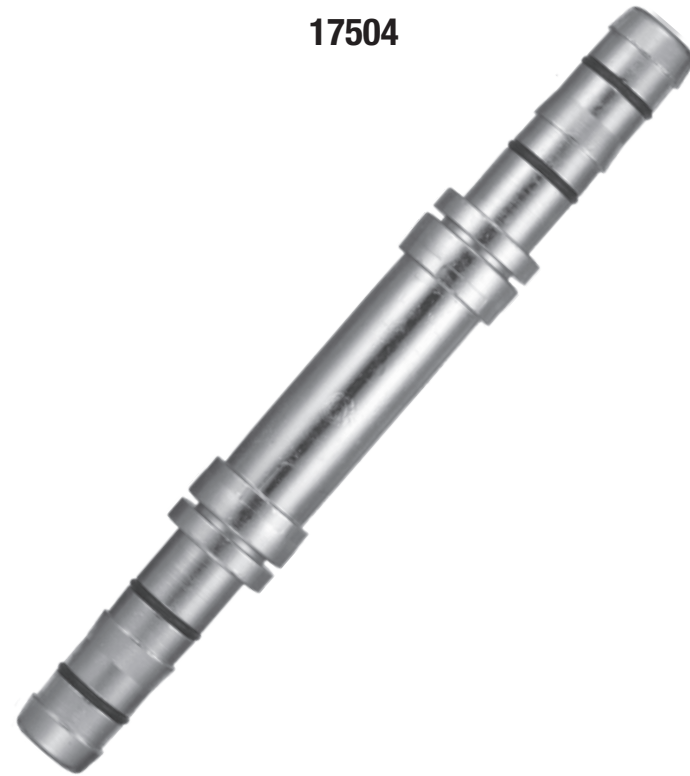

17504

1/2 (-10) Straight Splicer

17511

-10X-10 E-Z Clip Splicer

17473

-10X-8 E-Z Clip 90 R134A Port

17436

(-10) Pilot O-Ring

17454

-10X-8 E-Z Clip 90 F O-Ring

17455

1/2 (-10) x 7/8-14 (-10)
90° Elbow Female O-Ring Short Pilot

17469

-10X-10 E-Z Clip 90 R134A Port

17428

1/2 (-10) E-Z Clip® Hose Clip

17432

1/2 (-10) E-Z Clip® Hose Cage