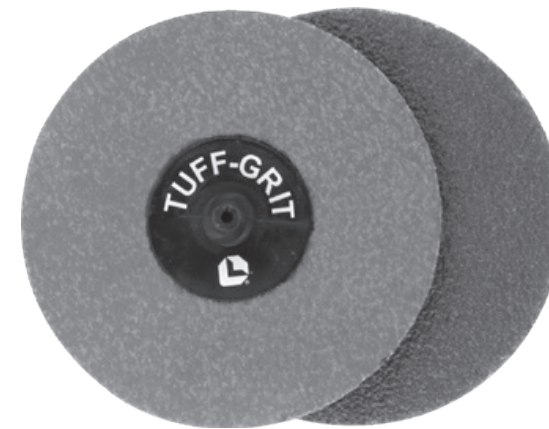

17962

2" 120 Grit

17963

2" 80 Grit

17964

2" 60 Grit

95707

2" Twist-On Holding Pad

17965

2" 50 Grit

17967

2" 36 Grit

17968

3" 24 Grit

17972

3" 50 Grit

17974

3" 36 Grit

17975

3" 24 Grit

95708

3" Twist-On Holding Pad