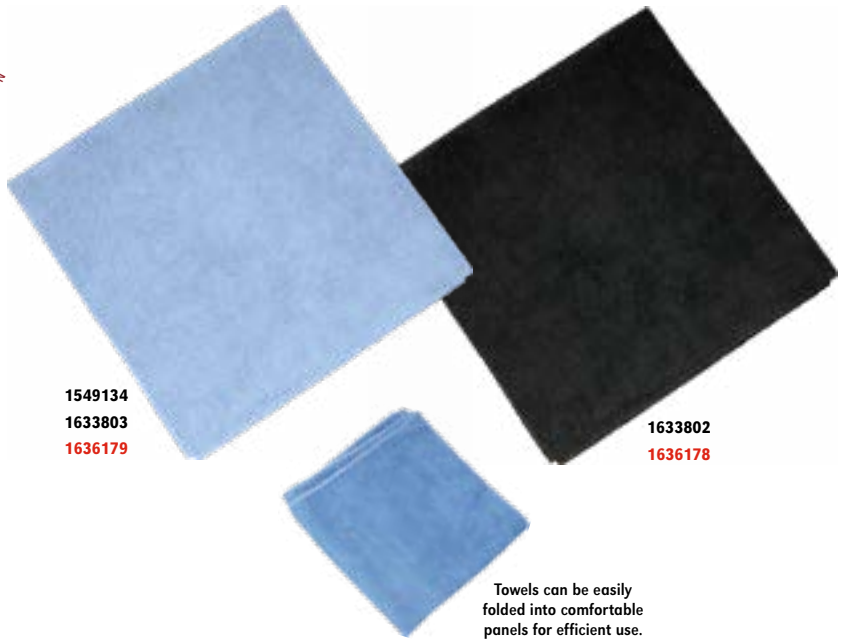

Microfiber Towels

Edgeless microfiber towel. No sewn hemmed edges and is tag-less which helps prevent scratching on painted finishes. Use for cleaning, drying, wiping, buffing and polishing inside and out of your vehicles. Superior absorption capabilities. Holds dirt to completely remove it from surfaces. Safe for all surfaces such as paint, glass, metal and plastics. Avoid cross contamination with two colors for color-coding different tasks. Towels can be easily folded into comfortable panels for efficient use. The woven loops prevent the towel from unraveling for durability through many laundry washes.

- 16" x 16" towel

Color	Item No.	Pkg. Qty.
Blue	1549134	1
	1633803	12
	1636179	120
Black	1633802	12
	1636178	120

1549134
1633803
1636179

1633802
1636178

Towels can be easily folded into comfortable panels for efficient use.