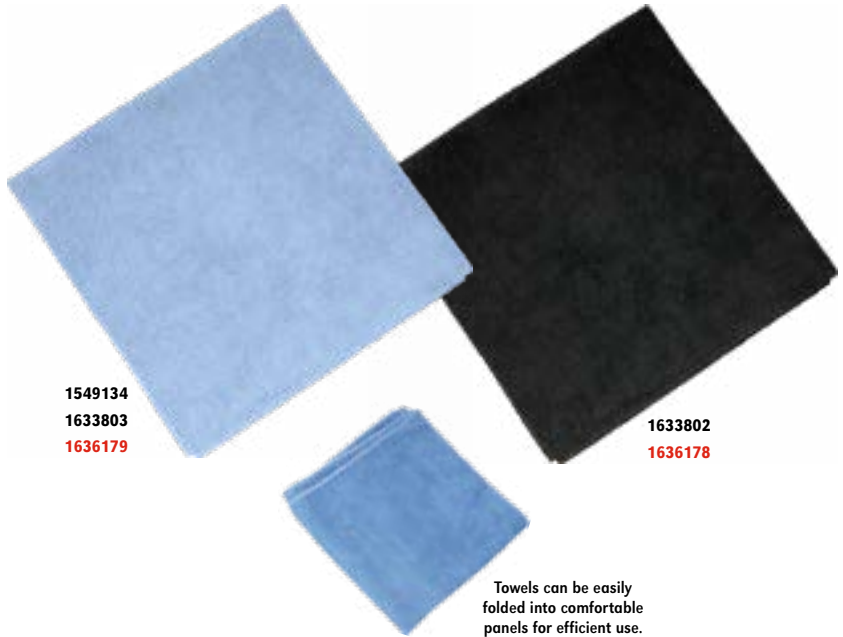

## Microfiber Towels

Edgeless microfiber towel. No sewn hemmed edges and is tag-less which helps prevent scratching on painted finishes. Use for cleaning, drying, wiping, buffing and polishing inside and out of your vehicles. Superior absorption capabilities. Holds dirt to completely remove it from surfaces. Safe for all surfaces such as paint, glass, metal and plastics. Avoid cross contamination with two colors for color-coding different tasks. Towels can be easily folded into comfortable panels for efficient use. The woven loops prevent the towel from unraveling for durability through many laundry washes.

- 16" x 16" towel

Color	Item No.	Pkg. Qty.
Blue	1549134	1
	1633803	12
	1636179	120
Black	1633802	12
	1636178	120

1549134  
1633803  
1636179

1633802  
1636178

Towels can be easily folded into comfortable panels for efficient use.