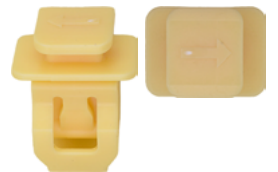

Item No.	Pkg. Qty.
1637097	25

Headlamp Mounting Washer

- Hyundai Sonata 1988-1993
- General Purpose
- Hyundai OEM No. 13510-04123
- 4mm Screw Size
- 4.3mm Inner Dia.
- 12mm Outer Dia.
- 1.0mm Thickness
- Black Zinc

Item No.	Pkg. Qty.
1637098	50